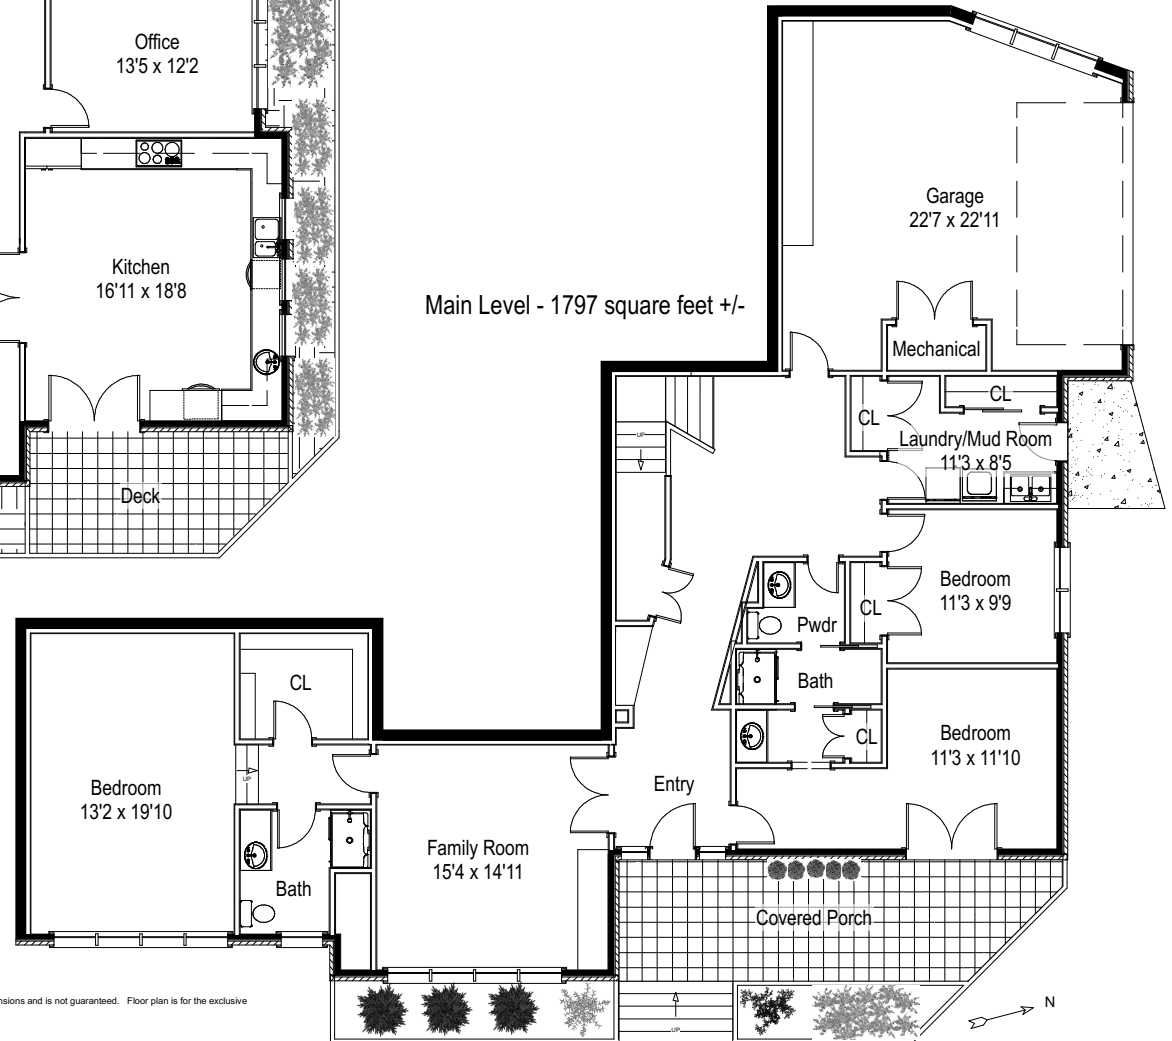

Main Level - 1797 square feet +/-