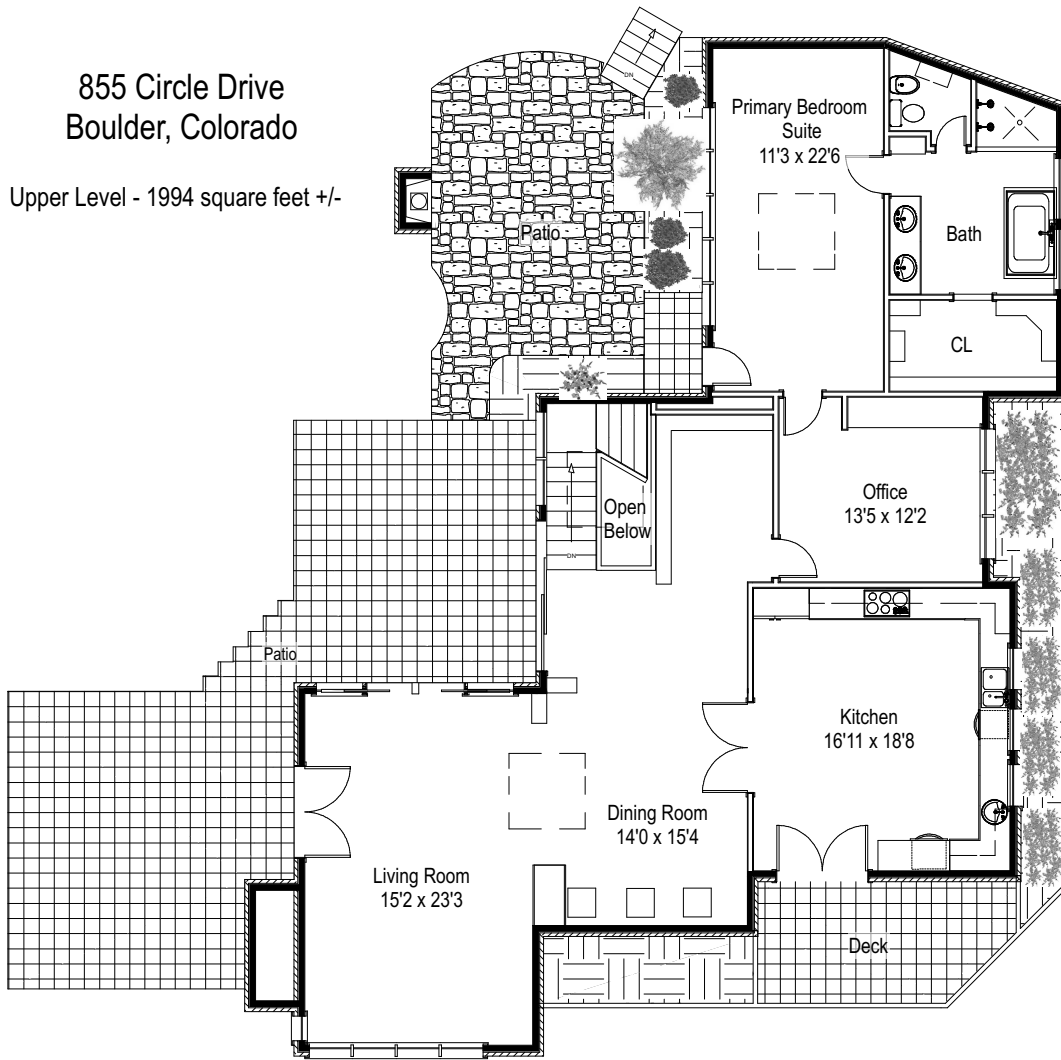

855 Circle Drive
Boulder, Colorado

Upper Level - 1994 square feet +/-